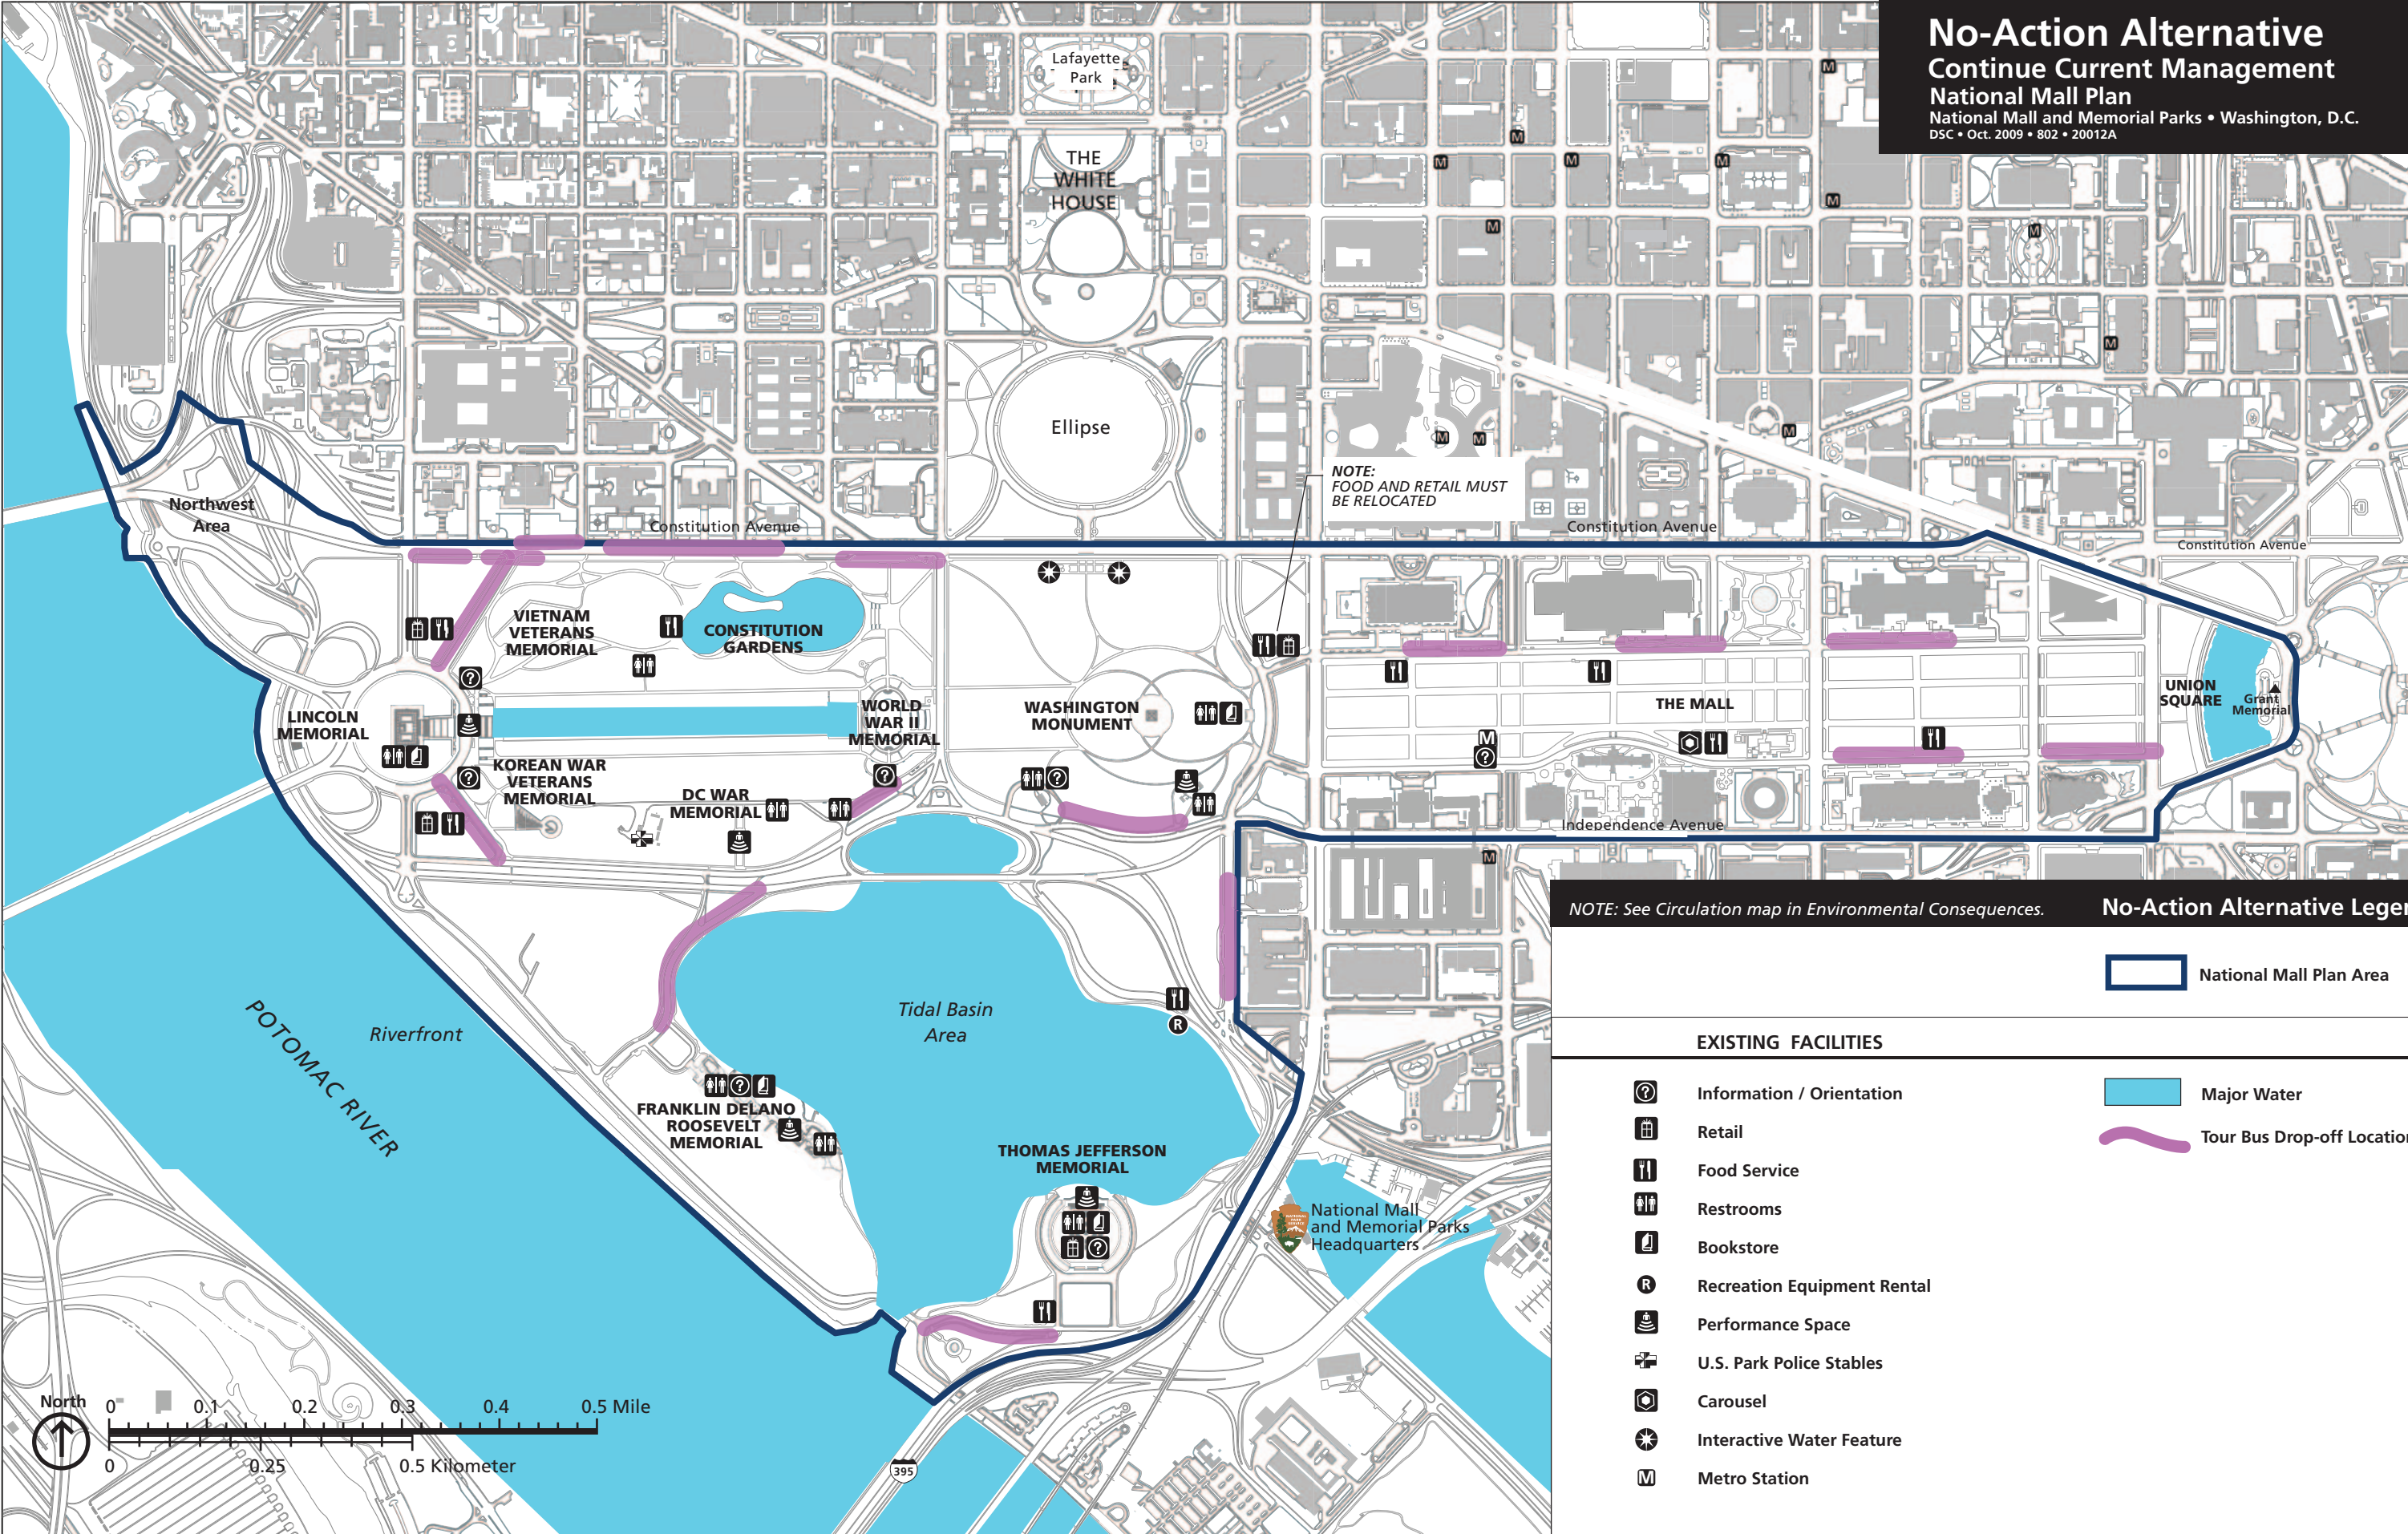

**No-Action Alternative
Continue Current Management
National Mall Plan**
National Mall and Memorial Parks • Washington, D.C.
DSC • Oct. 2009 • 802 • 20012A

NOTE: FOOD AND RETAIL MUST BE RELOCATED

NOTE: See Circulation map in Environmental Consequences.

No-Action Alternative Legend

National Mall Plan Area

EXISTING FACILITIES

- Information / Orientation
- Retail
- Food Service
- Restrooms
- Bookstore
- Recreation Equipment Rental
- Performance Space
- U.S. Park Police Stables
- Carousel
- Interactive Water Feature
- Metro Station

Major Water

Tour Bus Drop-off Location